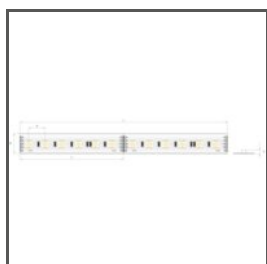

K-1920-120-RGB-24V
K-RGB-1920-120-24
Ref. arch K-1920-120-RGB-24V