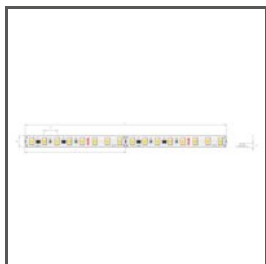

RELATED ACCESSORIES > RELATED LED > HIGH EFFICACY

K-HE-0480-HD-24V
K-HEHD-0480-24
Ref. arch K-HE-0480-HD-24V