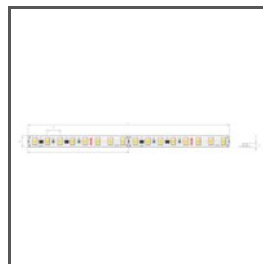

K-HE-1920-HD-24V
K-HEHD-1920-24
Ref. arch K-HE-1920-HD-24V