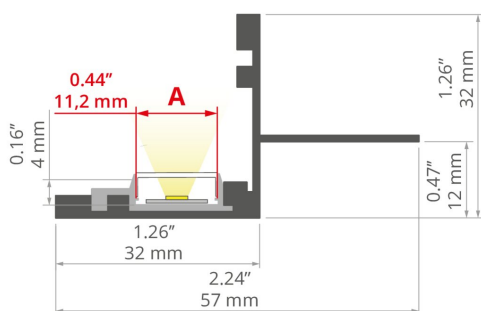

MOUNTING

- to the surface, using a dedicated mounting track and properly selected screws
- can be easily connected into runs and systems

ADDITIONAL INFORMATION

- standard lengths of KLUŚ profiles and covers: 1000 mm (tolerance ± 1.5 mm) and 2005 mm / 3010 mm (tolerance + 5 mm); for selected covers: 6050 mm, 10050 mm (tolerance + 5 mm)
- when choosing a different length of profiles / covers than available in the standard, you should additionally choose the cutting service at KLUŚ

TECHNICAL DRAWING

TECHNICAL SPECIFICATIONS

Material	aluminum
Color	■ silver non anodized
Possible fixture IP	20
Possible fixture shapes	linear
Profile cross-section	rectangular
Width	57 mm
Height	32 mm
LED gluing width A	11.2 mm
Number of LED strips A (8 mm wide)	1
Building type	Residential, Entertainment/ Arts, HoReCa object
Facility zone	wall lighting, niche/cove, conference room
The cover is cut to the length of the profile	yes
Can be easily connected into runs	yes
Mounting to drywall	yes
To cover with plaster	yes
Wire out end cap	yes